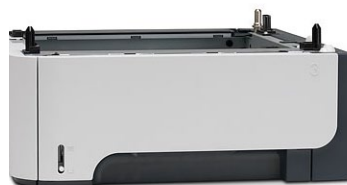

Do more, wait less. The LaserJet P2055DN Printer is fast, reliable, and easy to use. It lets you print at 35 pages per minute as well as connect via USB or share with a group via built in Gigabit networking. Plus, you will save paper with the built in, automatic double sided printing.

HP LaserJet P2055 Duplex, Network Printer (CE459A)

Maximum Mono Print Speed (ppm): 35

Maximum Print Resolution: 1200 x 1200 dpi

Media Size: Com10 Envelope, Custom Size

Media Size: Envelope No. 7 3/4, Executive, Index Card

Media Size: Legal, Letter, Monarch Envelope, Statement

Network Technology: Gigabit Ethernet

Platform Support: Mac/PC

Print Colour: Monochrome

FREE
 Save \$250

Buy the HP laserjet P2055DN printer and get this 500 Sheet input tray and feeder for Free. RRP \$250.